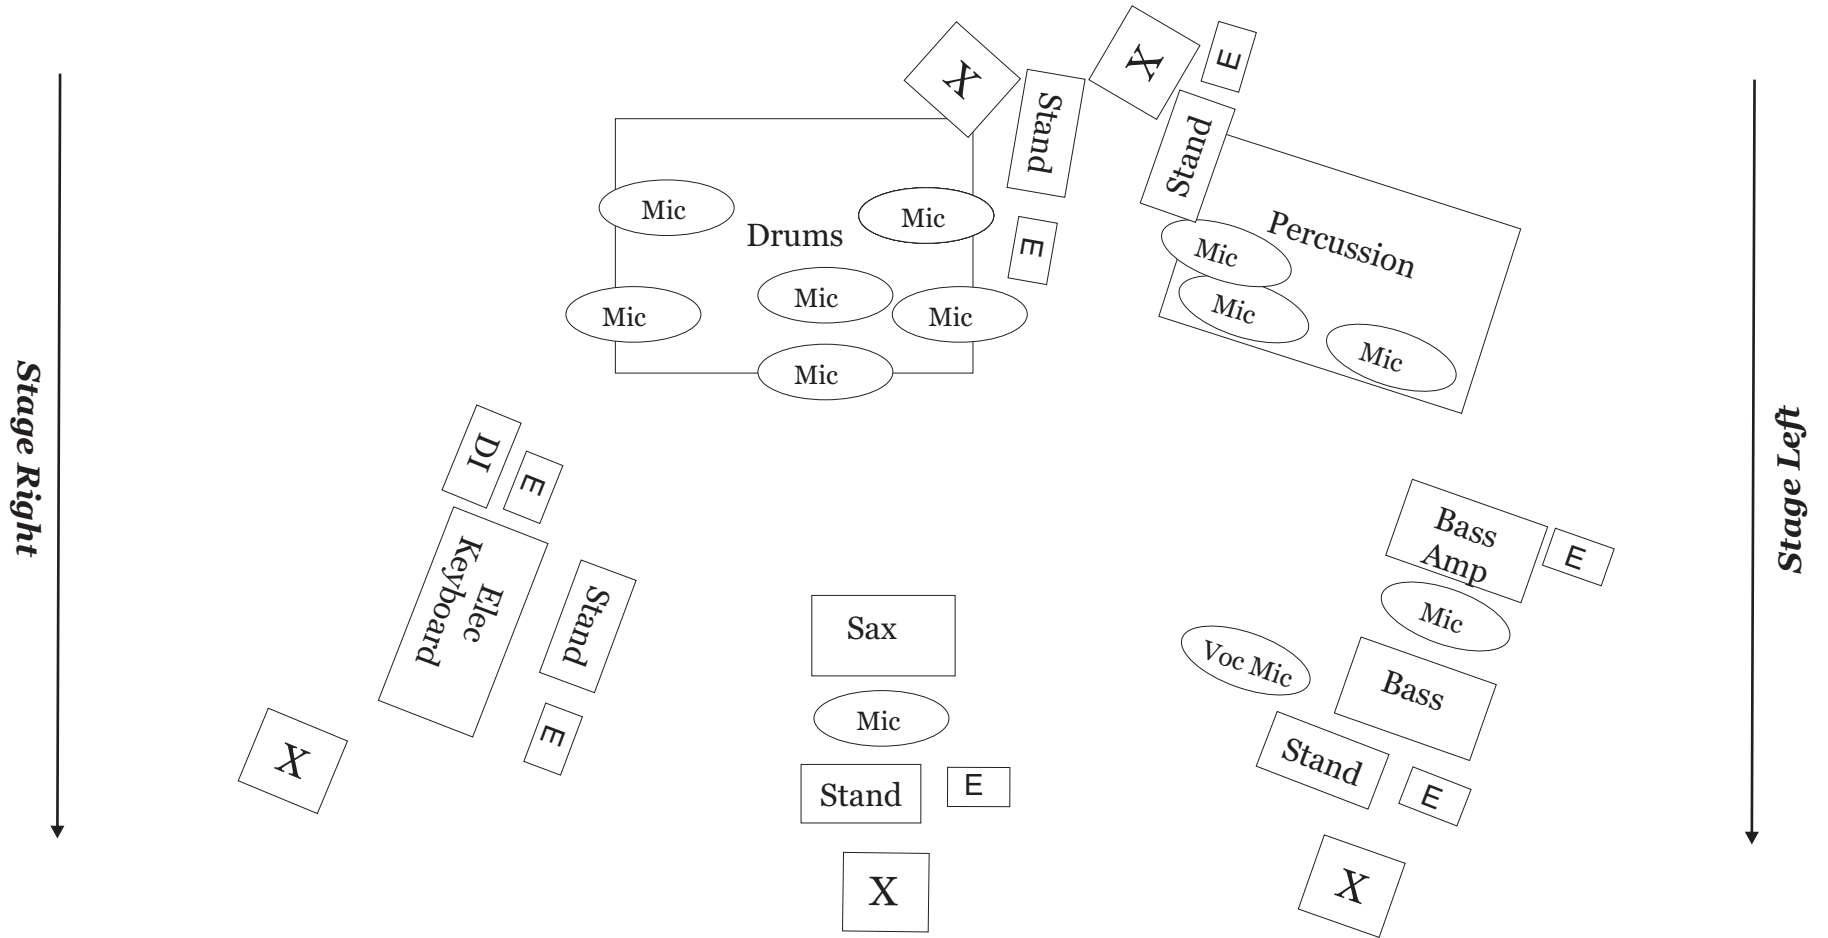

# DC Fusion Music Stage Plot

E = 110 Volt A/C Outlet  
 X = Monitor  
 DI = Direct Input Box  
 Mic = Inst Mic

- Other requirements:
- Boom stands for all mics
  - Bottled water on stage
  - Stand lights for all music stands